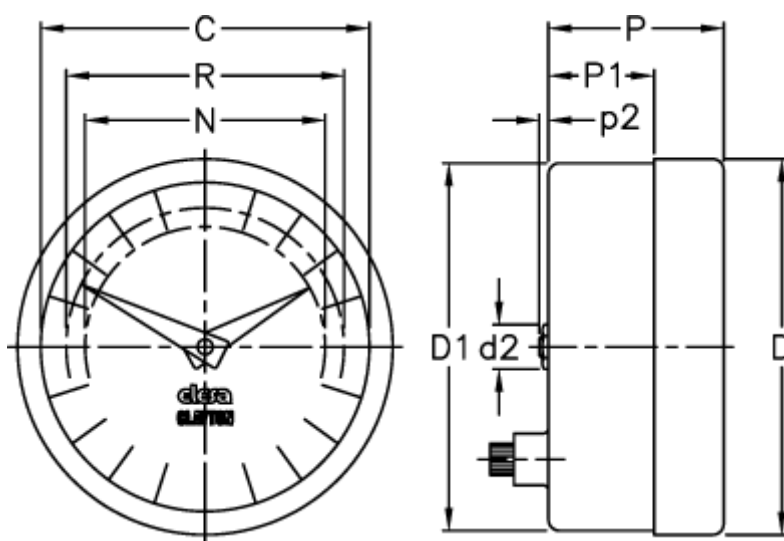

Article number: 2307024237

Description: E+G Positive drive indicator
PA01-0050-D

Measures

C = 42

R = 37

D = 49.6

D1 = 48.3

d2 = 8

N = 30

P = 30

P1 = 20.5

p2 = 1.6